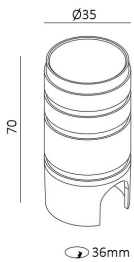

WL3078

1.2W Recessed Wall Step Marker Light

Description

Step Light for indoor and outdoor use;
Compact MINI design;
Clip or sleeve installation;
Trimless Kit installation are available;
Interchangeable square & round bezel;
IP67 Rated;

Finish

Black/White

Material

Aluminium

TECHNICAL CHARACTERISTICS

Light source

Light source: Osram Square
Output (W): 350mA 3V 1.05W
Total power consumption (W): 1.2W
Color temperature: 2700K/3000K/4000K
CRI: 90
Photobiological risk: RG1
Real Lumen: 60
Qty Leds: 1
Lm/Real W: 60
Life Time: 50.000h L90B20
MacAdam steps: 3
UGR: <9

GEAR

This product is supplied
with 0.5m 2*0.5mm²
rubber cable, without gear;

Luminaire

IP67 for outdoor using
crossing: No
Warranty: 5 Years

The photograph may not match the reference exactly. Please read the product description to identify the finish.