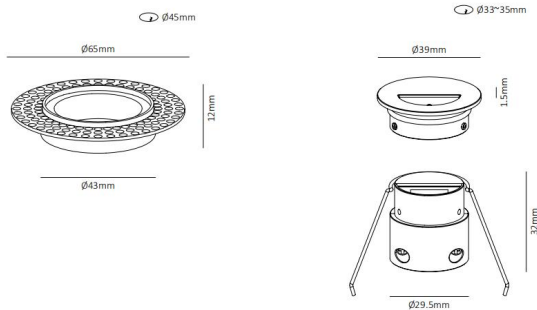

WL3078

1.2W Recessed Wall Step Marker Light

Description

Step Light for indoor and outdoor use;
Compact MINI design;
Clip or sleeve installation;
Trimless Kit installation are available;
Interchangeable square & round bezel;
IP67 Rated;

Finish

Black/White

Material

Aluminium

TECHNICAL CHARACTERISTICS

Light source

Light source: Osram Square
Output (W): 350mA 3V 1.05W
Total power consumption (W): 1.2W
Color temperature: 2700K/3000K/4000K
CRI: 90
Photobiological risk: RG1
Real Lumen: 60
Qty Leds: 1
Lm/Real W: 60
Life Time: 50.000h L90B20
MacAdam steps: 3
UGR: <9

GEAR

This product is supplied
with 0.5m 2*0.5mm²
rubber cable, without gear;

Luminaire

IP67 for outdoor using
crossing: No
Warranty: 5 Years

The photograph may not match the reference exactly. Please read the product description to identify the finish.