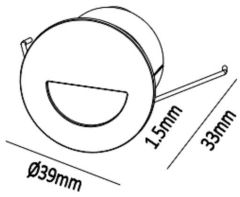

WL3078

1.2W Recessed Wall Step Marker Light

Description

Step Light for indoor and outdoor use;
Compact MINI design;
Clip or sleeve installation;
Trimless Kit installation are available;
Interchangeable square & round bezel;
IP67 Rated;

Finish

Black/White

Material

Aluminium

TECHNICAL CHARACTERISTICS

Light source

Light source: Osram Square
Output (W): 350mA 3V 1.05W
Total power consumption (W): 1.2W
Color temperature: 2700K/3000K/4000K
CRI: 90
Photobiological risk: RG1
Real Lumen: 60
Qty Leds: 1
Lm/Real W: 60
Life Time: 50.000h L90B20
MacAdam steps: 3
UGR: <9

GEAR

This product is supplied
with 0.5m 2*0.5mm²
rubber cable, without gear;

Luminaire

IP67 for outdoor using
crossing: No
Warranty: 5 Years

The photograph may not match the reference exactly. Please read the product description to identify the finish.